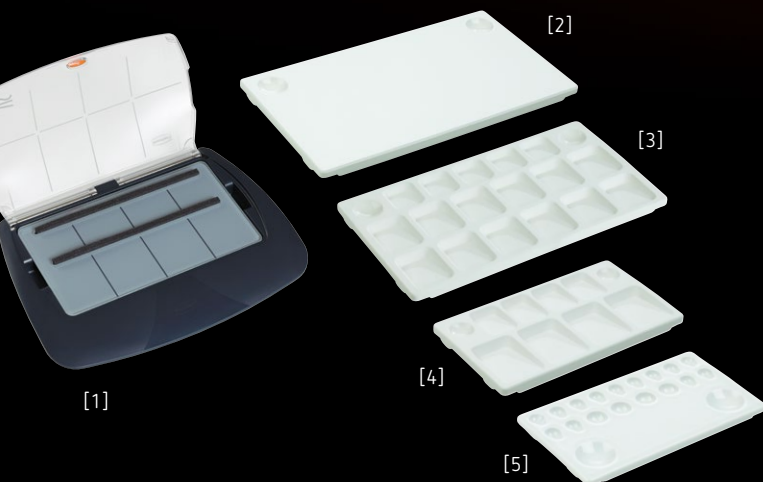

Bionic hair brushes + lay:art mixing trays = a perfect team

NEW

Kolinsky evo Bionic hair brush

Original size brush tips

[1] Kolinsky evo size 1/0	2 pieces	1724 3110	€ 22
[2] Kolinsky evo size 1	2 pieces	1724 3001	€ 24
[3] Kolinsky evo size 2	2 pieces	1724 3002	€ 28
[4] Kolinsky evo size 4	2 pieces	1724 3004	€ 38
[5] Kolinsky evo size 6	2 pieces	1724 3006	€ 48
[6] Kolinsky evo size 8	2 pieces	1724 3008	€ 58
Kolinsky evo set	with 6 brush sizes (1, 2, 4, 6, 8, 1/0)	1724 3000	€ 89

NEW

Genius evo Bionic hair brush

Original size brush tips

[1] Genius evo size 2	1 piece	1724 2002	€ 33
[2] Genius evo size 4	1 piece	1724 2004	€ 42
[3] Genius evo size 6	1 piece	1724 2006	€ 48
[4] Genius evo size 8	1 piece	1724 2008	€ 58
Genius evo set	with 4 brush sizes (2, 4, 6, 8)	1724 2000	€ 125